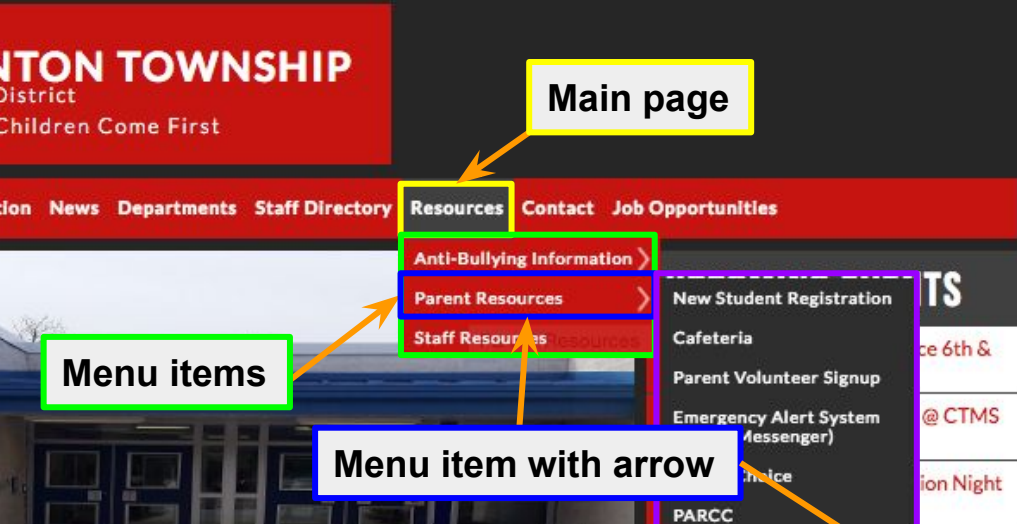

- Anti-Bullying Information
- Parent Resources
- Staff Resources

- New Student Registration
- Cafeteria
- Parent Volunteer Signup
- Emergency Alert System (SchoolMessenger)
- School Choice
- PARCC
- Special Education
- Virtual Backpack
- Resources by Grade

SCHOOL STATUS

Schools are Open

Lebanon, NJ

74°

DISTRICT

Clinton Township is a rural community located in north-central Hunterdon County, New Jersey, located in northwestern New Jersey. Clinton Township is Hunterdon County's largest municipality covering an area of 33 square miles. The character of the Township remains heavily rural despite considerable housing construction in the past few years. The Township had an estimated population of 13,158 in 2014. The township includes the communities of Clinton Township, Clinton Township Middle School District, and Clinton Township High School District.

Each main page in the Navigation Bar has additional menu items.

Each menu item below the top level contains content and is an active link.

Arrows next to menu items indicate additional subpages.

The drop down menu and content found on pages flows to the right with content.